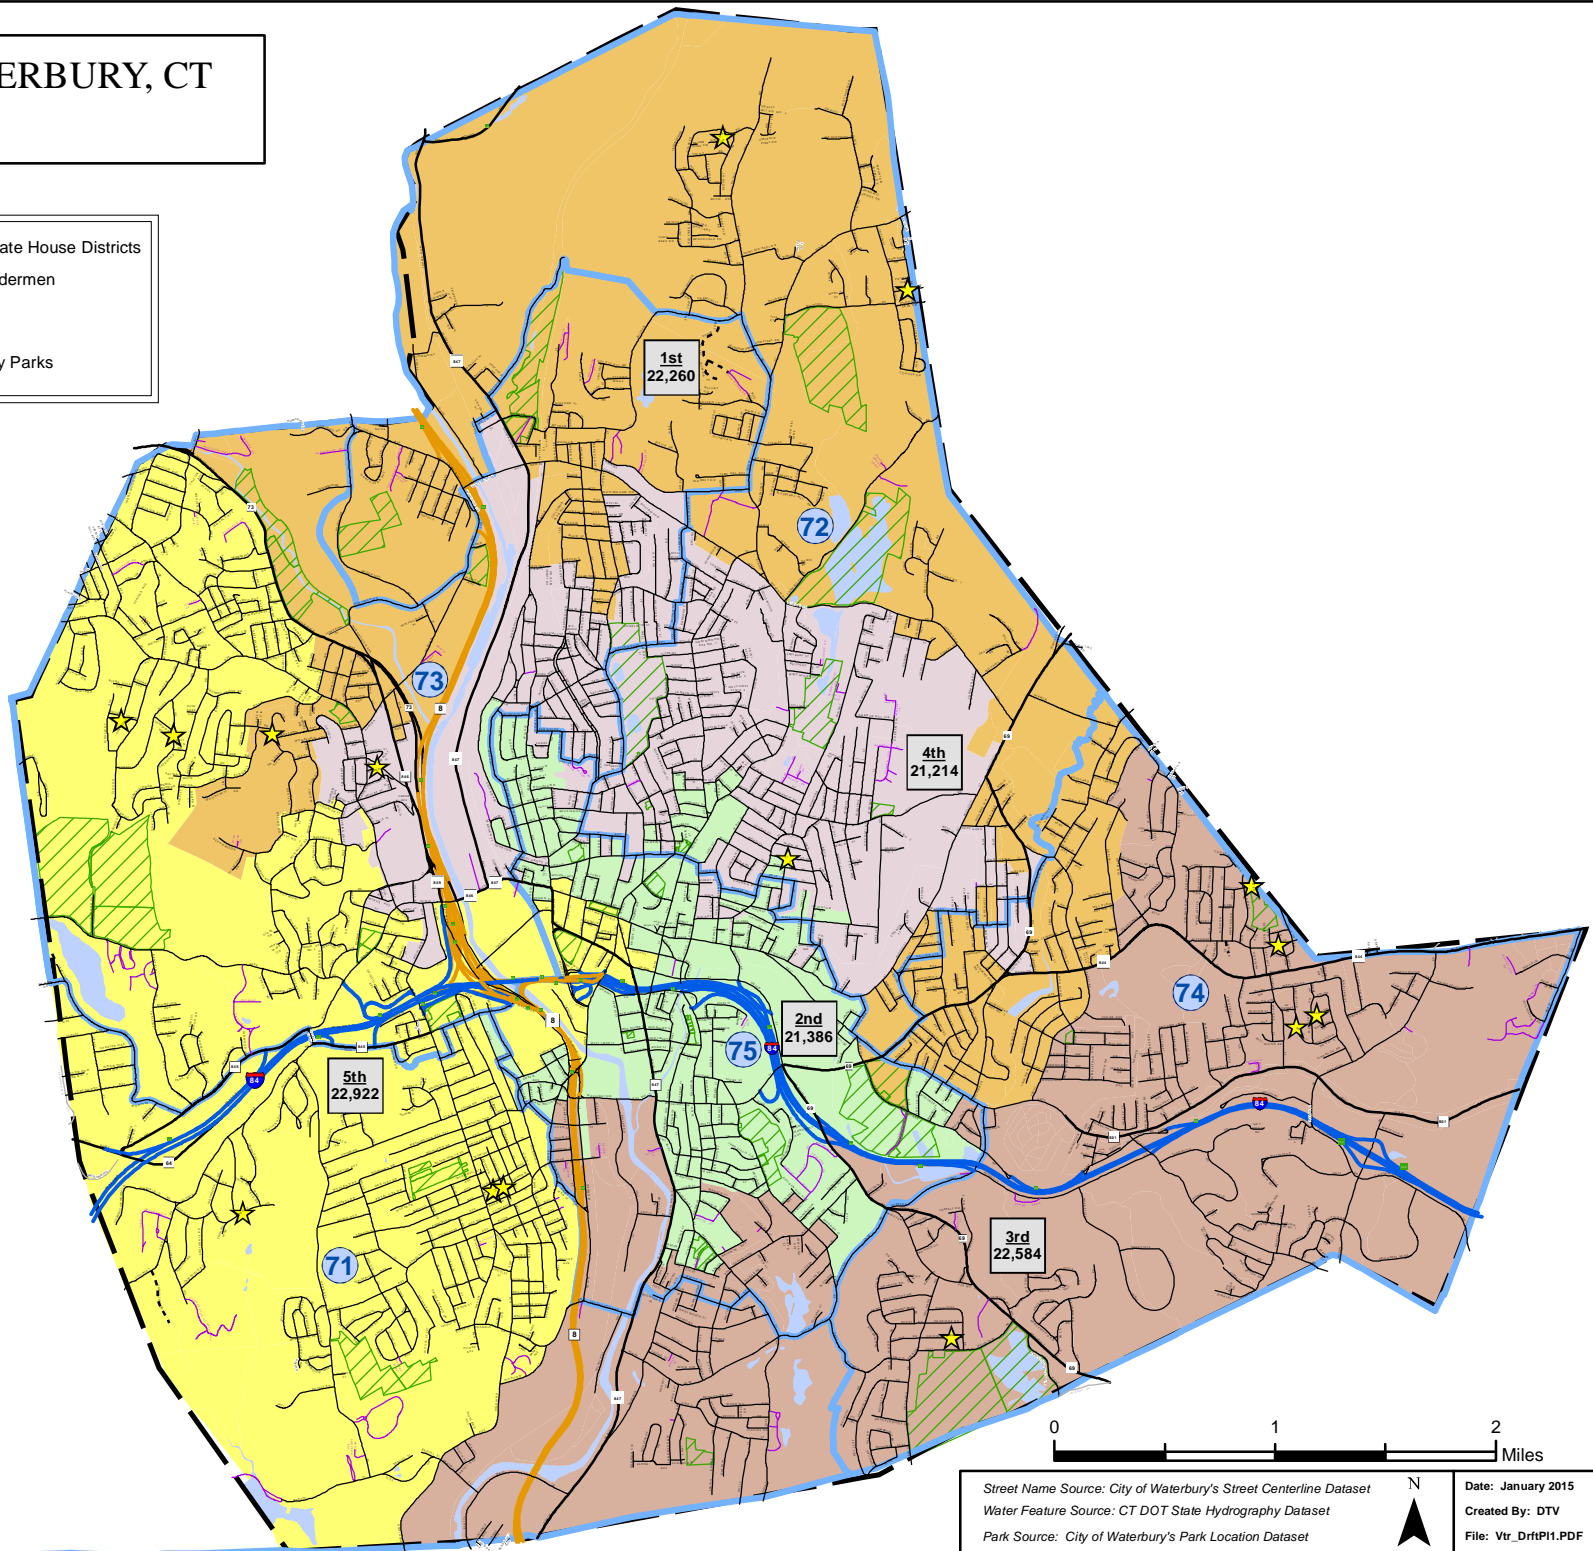

# CITY OF WATERBURY, CT

## DRAFT PLAN 1

1st Voting District	State House Districts
2nd Voting District	Aldermen
3rd Voting District	City Parks
4th Voting District	
5th Voting District	

City Streets
Private Streets
Acceptance in Process
State Highways
State Highway Route 8
Interstate 84
Streets outside of the City